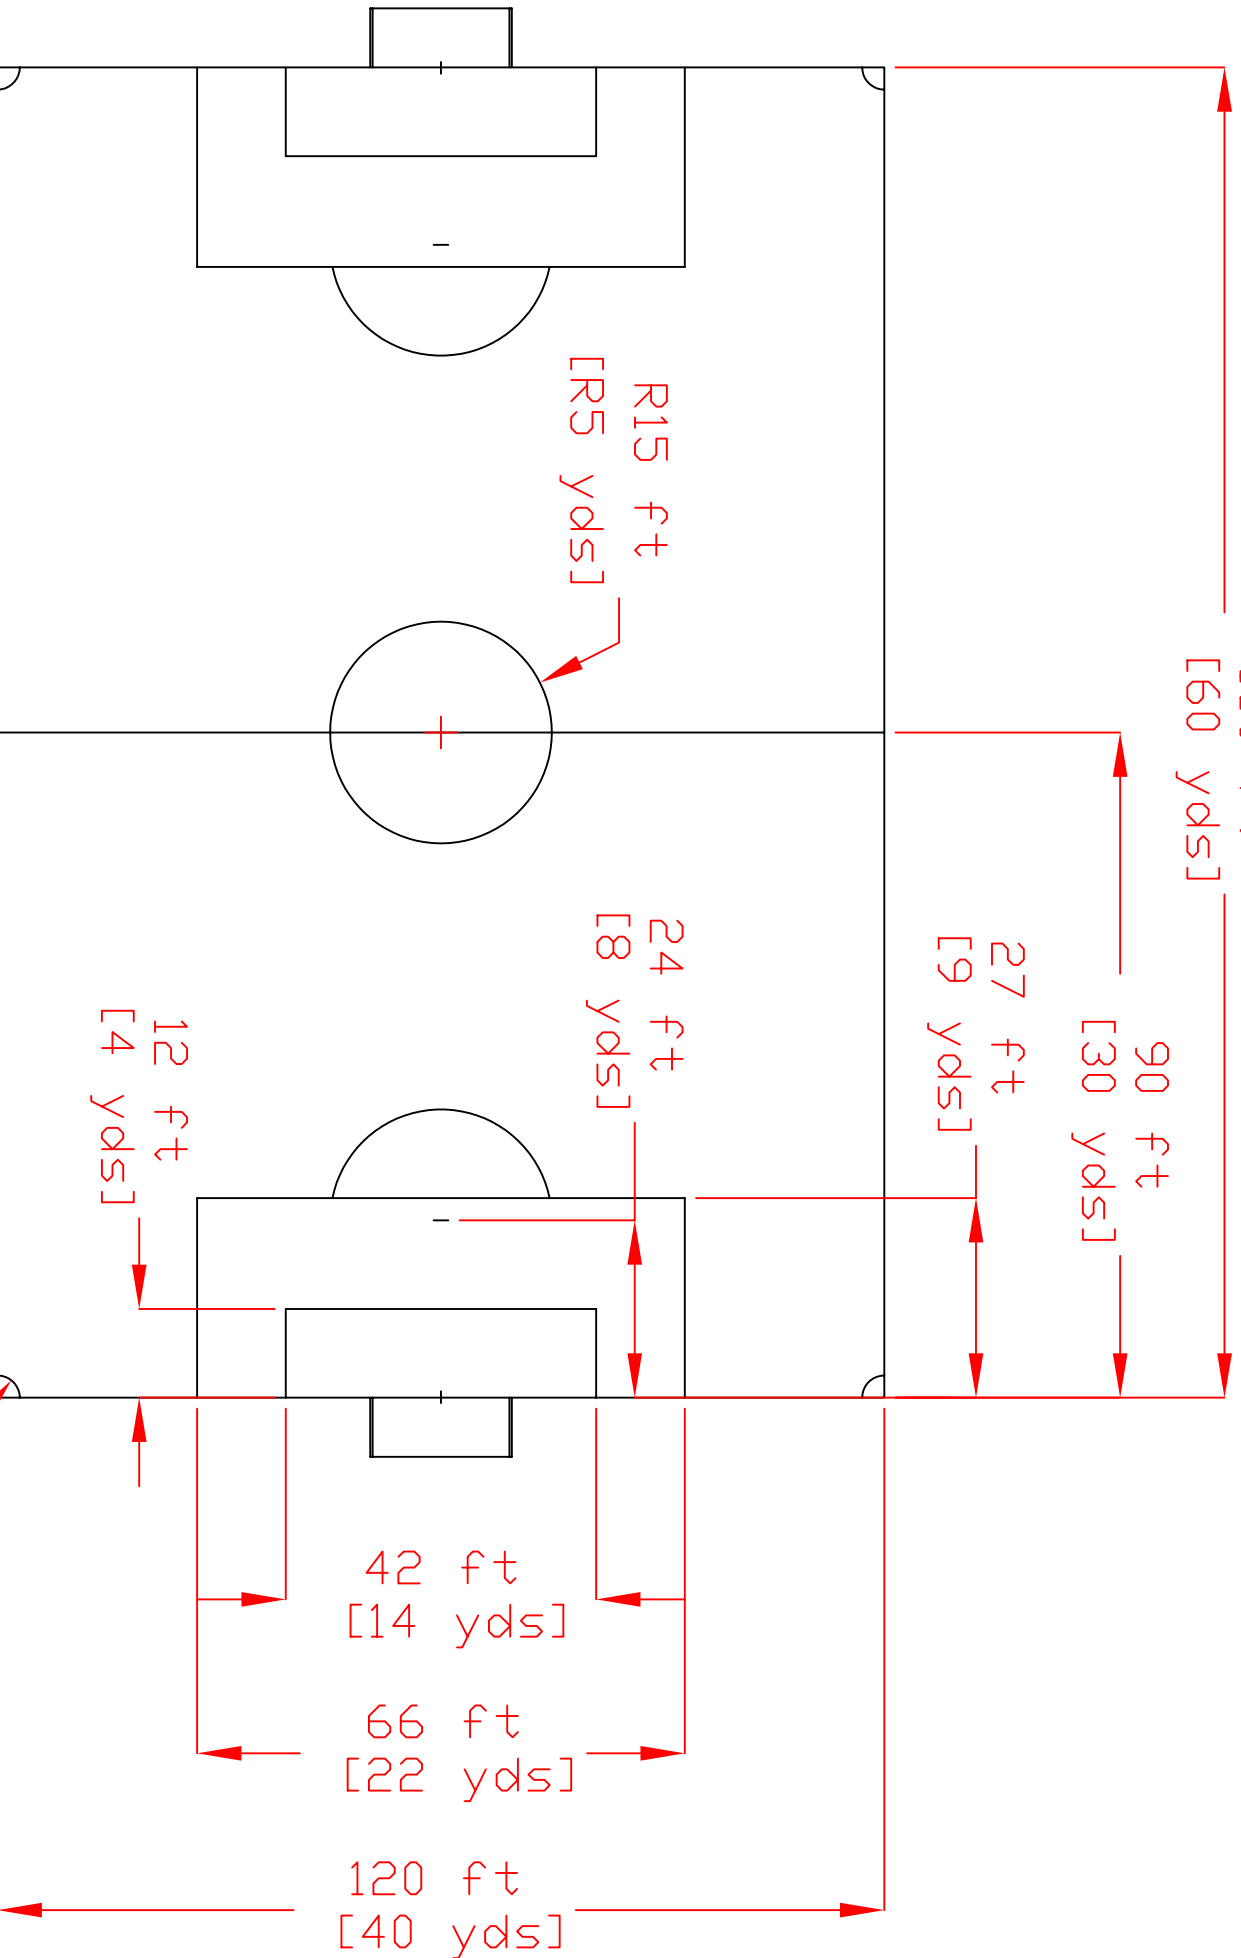

SIU U12 FIELD
 GOAL SIZE: 7' X 21'

SIU U10 FIELD
GOAL SIZE: 6' X 18'