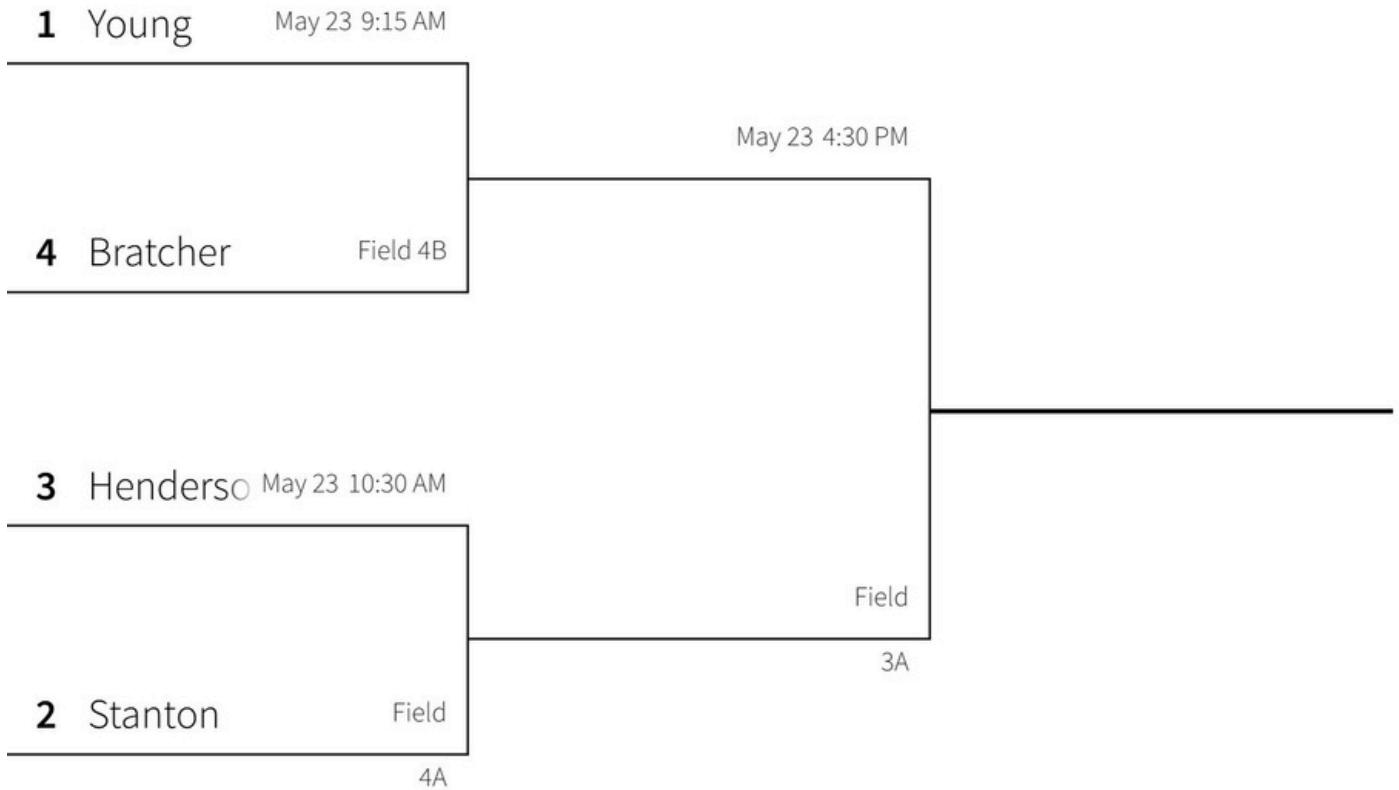

Spring 2026 - 10U Girls

Location: Lynn Family Vision Training Center
2400 River Rd, Louisville, KY 40206

Updated 5/22/26