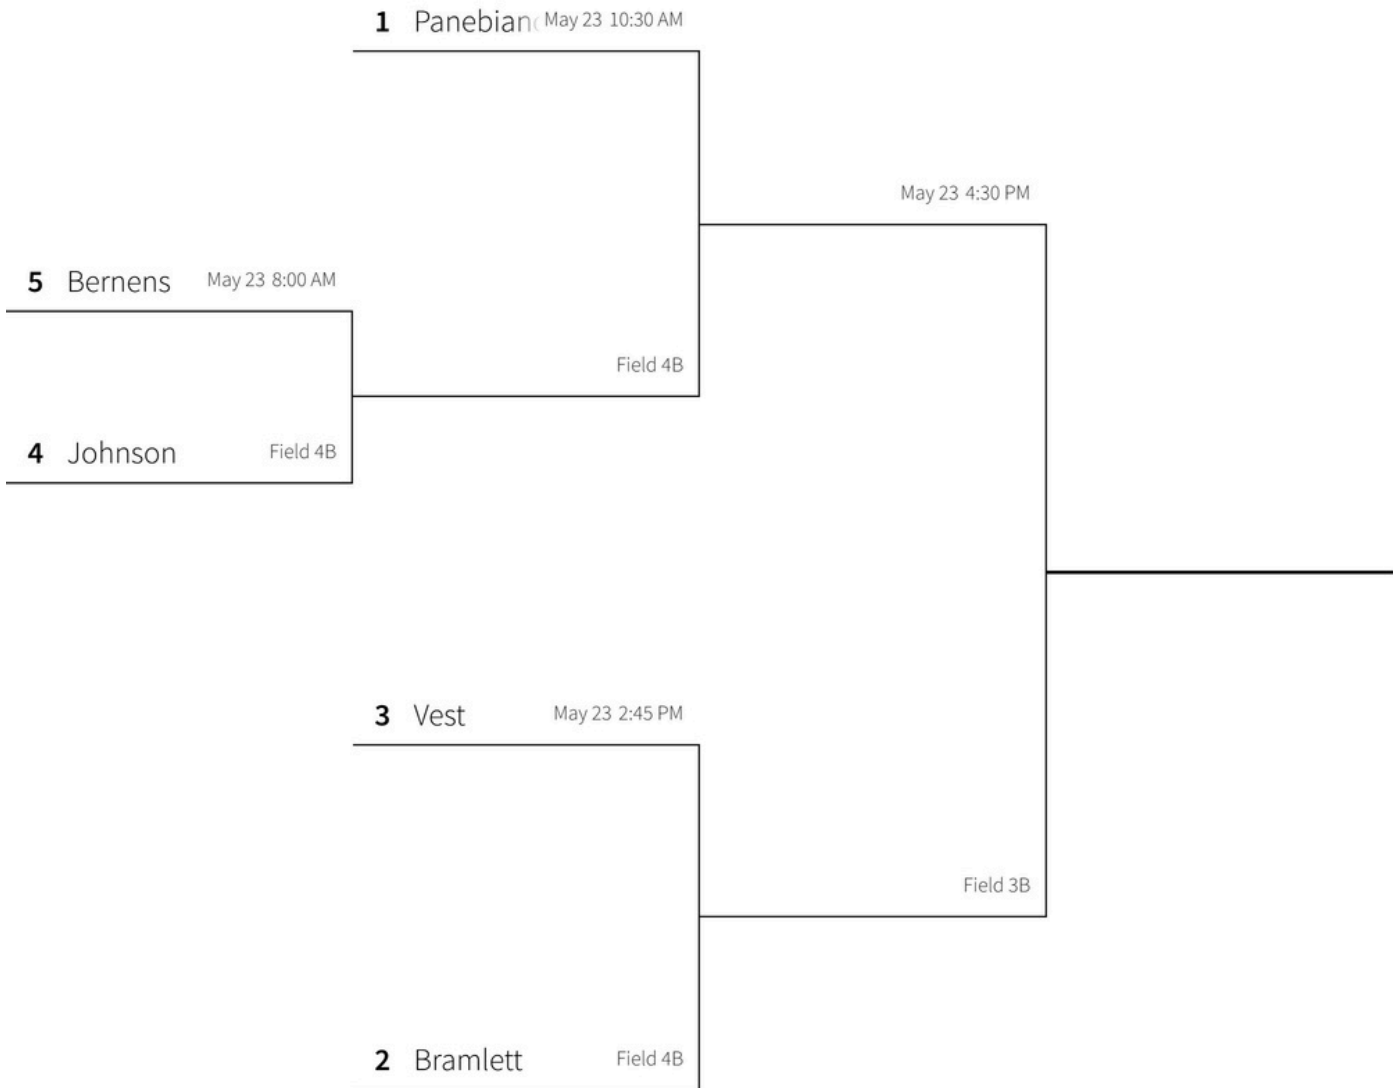

# Spring 2026 - 12U

Location: Lynn Family Vision Training Center  
2400 River Rd, Louisville, KY 40206

Updated 5/22/26